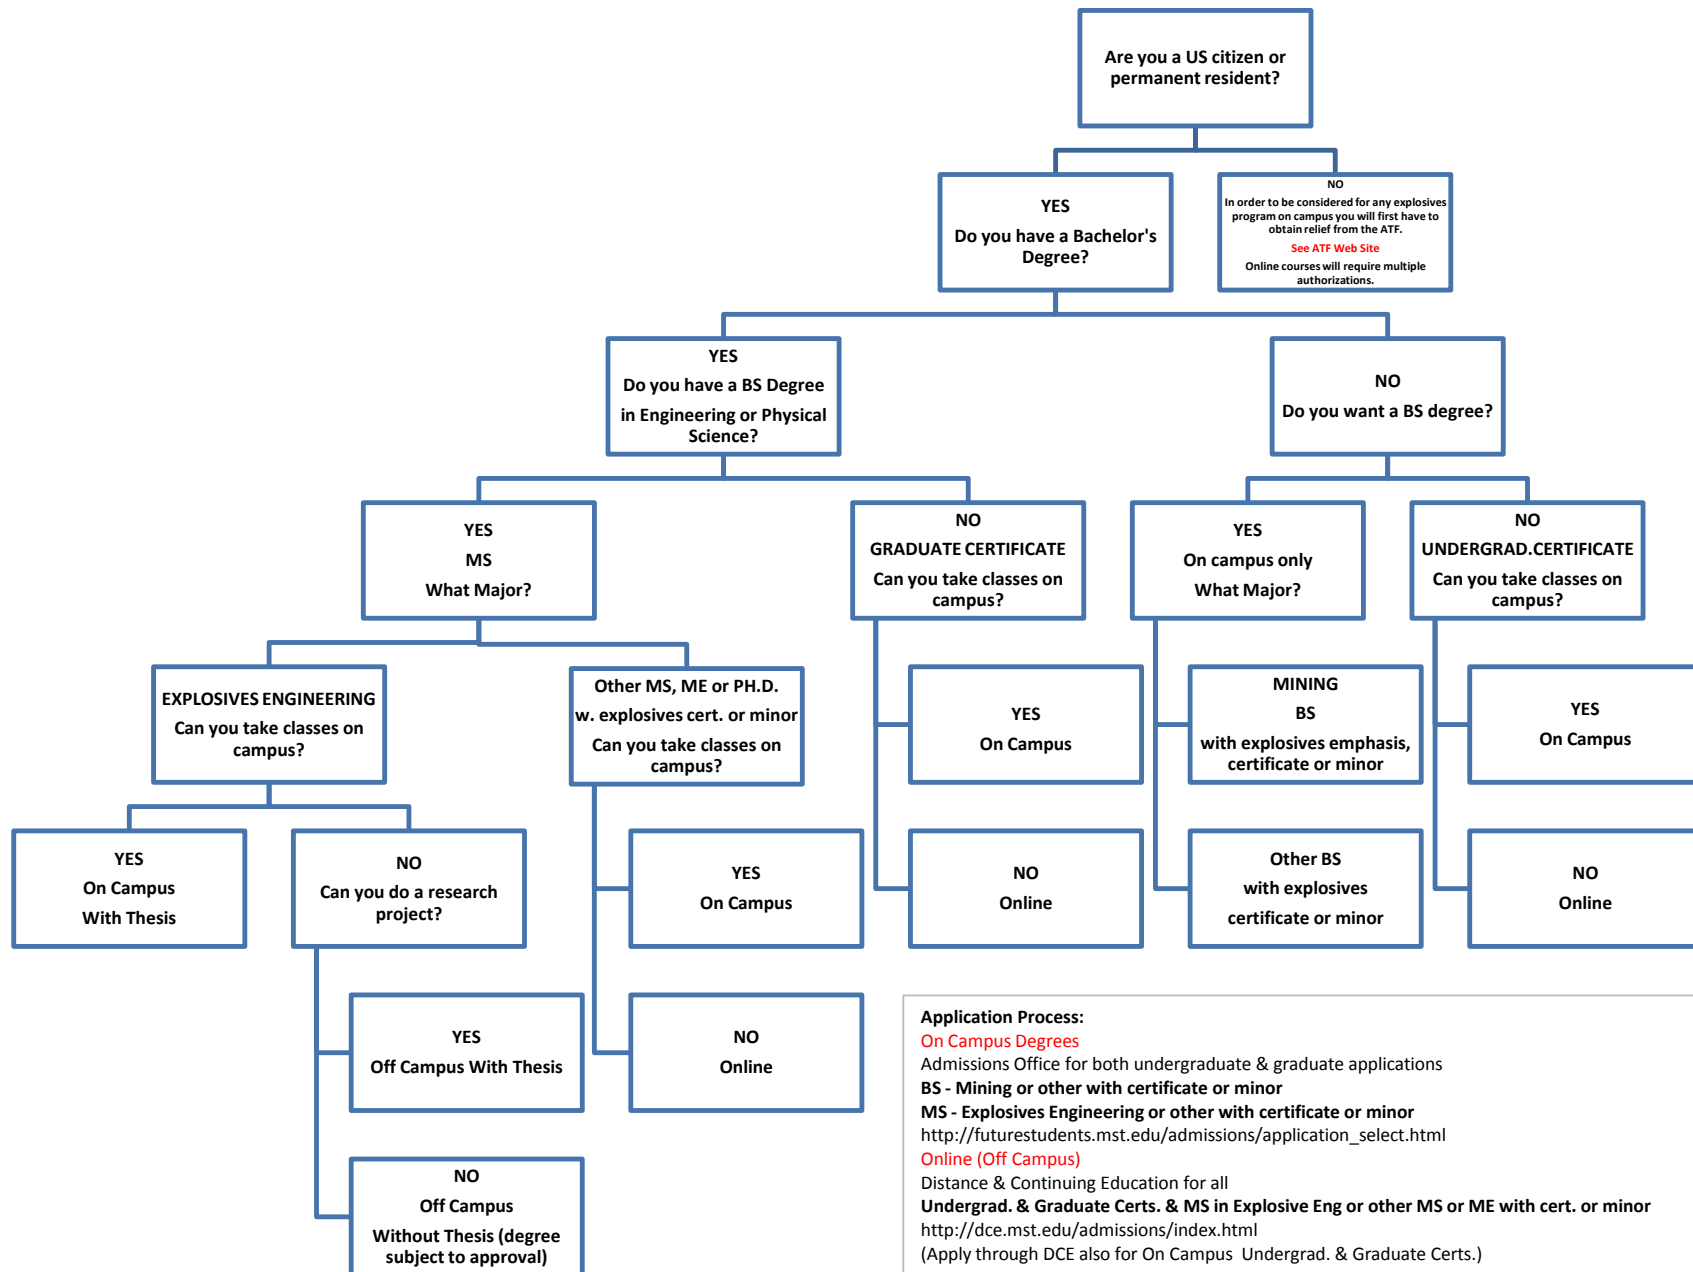

Explosives Engineering at Missouri University of Science and Technology Decision Tree

Application Process:
On Campus Degrees
 Admissions Office for both undergraduate & graduate applications
BS - Mining or other with certificate or minor
MS - Explosives Engineering or other with certificate or minor
http://futurestudents.mst.edu/admissions/application_select.html
Online (Off Campus)
 Distance & Continuing Education for all
Undergrad. & Graduate Certs. & MS in Explosive Eng or other MS or ME with cert. or minor
<http://dce.mst.edu/admissions/index.html>
 (Apply through DCE also for On Campus Undergrad. & Graduate Certs.)

Note: it may be possible to transfer to an MS degree on completion of a graduate certificate.